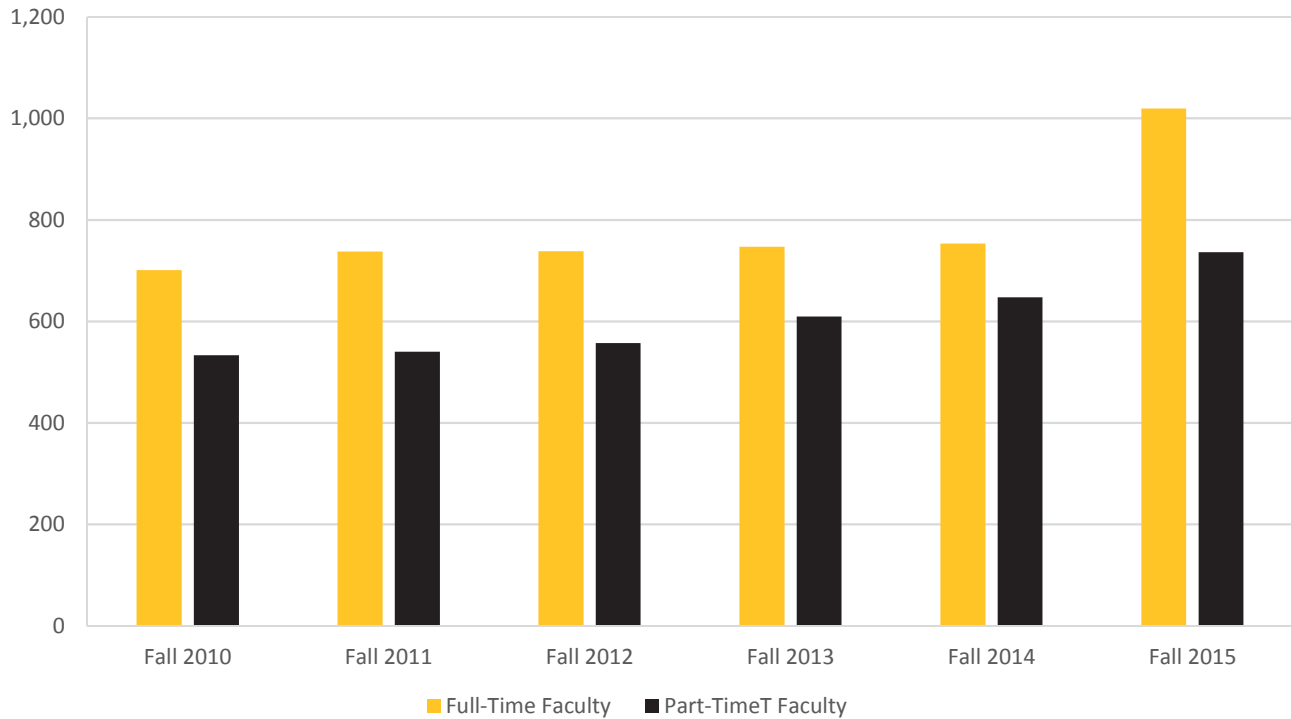

Full-Time and Part-Time Faculty Profile

Headcount

Source: KSU Faculty Information System
University System of Georgia

Full-Time and Part-Time Faculty Profile

	Fall 2010	Fall 2011	Fall 2012	Fall 2013	Fall 2014	Fall 2015
Full-Time Faculty	701	737	738	747	753	1,019
Part-Time Faculty	533	540	557	609	647	736
FTE Students/FT Faculty	29	29	29	29	29	29
% Courses Taught by FT Faculty	70	71	70	68	66	64
% Courses Taught by PT Faculty	30	29	30	32	34	36

Note: Effective Fall Semester 2015, Kennesaw State University and Southern Polytechnic State University consolidated into one institution.

Southern Polytechnic State University enrollment counts **are not** included prior to Fall Semester 2015.